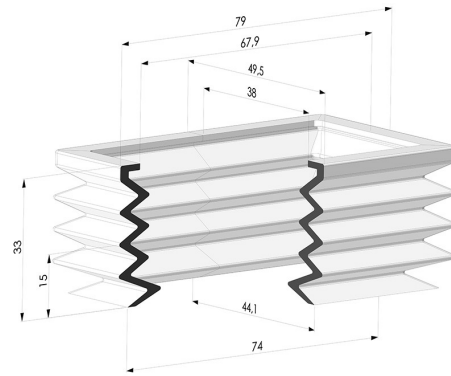

TECHNICAL INFORMATION

Range :	Suction cup
Category :	Rectangular
Series :	4P
Height (in mm) :	33
Contact lip diameter :	74x44.1
Length :	79
Width :	49.5
Horizontal force :	140 N
Vertical force :	72.27 N
Arrow :	15 mm

Variants:

Variant reference:
4P68 38 33SLT A

- Color: Translucent
- CE food certified
- Matter: Silicone
- Shore Hardness: SH30