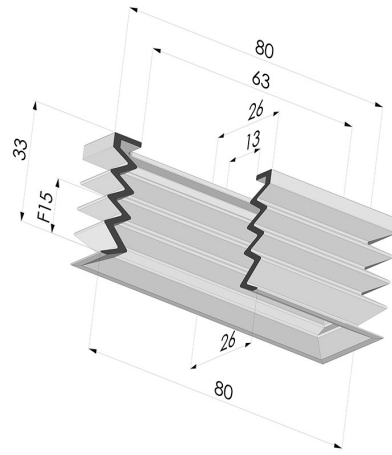

**TECHNICAL INFORMATION**

**Range :** Suction cup  
**Category :** Rectangular  
**Series :** 4PA  
**Height (in mm) :** 33  
**Shape :** Rectangular  
**Length :** 80  
**Width :** 26  
**inner barrel diameter :** 63x13  
**Number of bellows :** 3.5 Bellows  
**Horizontal force :** 92 N  
**Vertical force :** 46 N  
**Volume :** 34.43 cm<sup>3</sup>  
**Mass :** 22.4 g  
**Arrow :** 15 mm

**Variants:**

Variant reference:  
**4PA80 26 33SLB A**

- Color: Blue food-grade CE certification
  - Matter: Silicone
  - Shore Hardness: SH30

Variant reference:  
**4PA80 26 33CN A**

- Color: Brown FDA food certified
  - Matter: Natural rubber
  - Shore Hardness: SH35