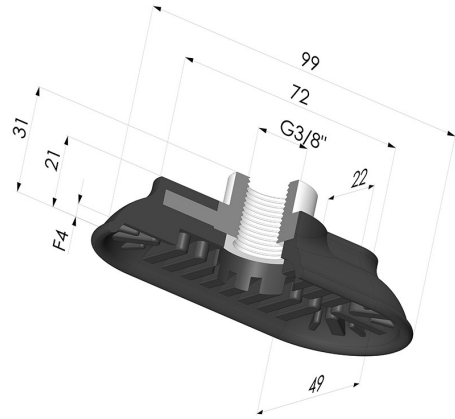

TECHNICAL INFORMATION

Range :	Suction cup
Category :	Oblong
Series :	4R
Height (in mm) :	31
Shape :	Oblong
Length :	99 mm
Width :	49 mm
inner barrel diameter :	Female G3/8"
Number of bellows :	0.5 Bellows
Horizontal force :	180 N
Vertical force :	90 N
Arrow :	4 mm

Variants:

Variant reference:

4R 100NI F38

- Color: Black
- Matter: Nitrile
- Shore Hardness: SH50