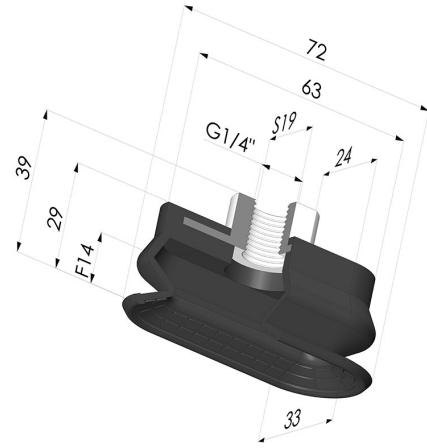

**TECHNICAL INFORMATION**

<b>Range :</b>	Suction cup
<b>Category :</b>	Oblong
<b>Series :</b>	4R
<b>Height (in mm) :</b>	39
<b>Shape :</b>	Oblong 1.5 Bellows
<b>Length :</b>	72 mm
<b>Width :</b>	33 mm
<b>inner barrel diameter :</b>	Female G1/4"
<b>Number of bellows :</b>	1.5 Bellows
<b>Horizontal force :</b>	81 N
<b>Vertical force :</b>	40 N
<b>Arrow :</b>	14 mm

**Variants:**

Variant reference:

**4R 70NI F14**

- Color: Black
- Matter: Nitrile
- Shore Hardness: SH50

**Related products:**

**Screw G1/4" - Head Ø 19 mm - L 28 mm**

Product reference: M14T19L28