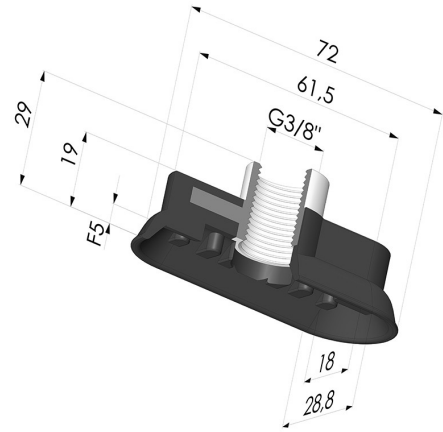

TECHNICAL INFORMATION

Range :	Suction cup
Category :	Oblong
Series :	4R
Height (in mm) :	29
Shape :	Oblong
Length :	72 mm
Width :	28.8 mm
inner barrel diameter :	Female G3/8"
Number of bellows :	0.5 Bellows
Horizontal force :	82 N
Vertical force :	41 N
Arrow :	5 mm

Variants:

Variant reference:

4R 75NI F38

- Color: Black
- Matter: Nitrile
- Shore Hardness: SH50