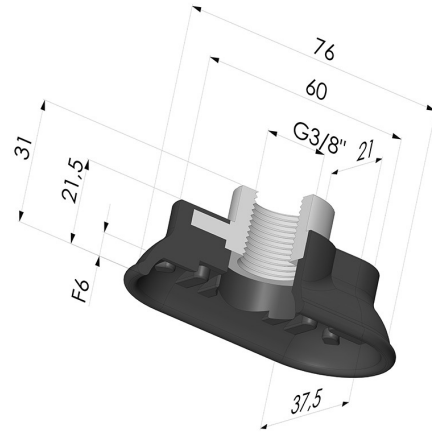

TECHNICAL INFORMATION

Range :	Suction cup
Category :	Oblong
Series :	4R
Height (in mm) :	31
Shape :	Oblong
Length :	76 mm
Width :	37.5 mm
inner barrel diameter :	Female G3/8"
Number of bellows :	0.5 Bellows
Horizontal force :	94 N
Vertical force :	47 N
Arrow :	6 mm

Variants:

Variant reference:

4R 80NI F38

- Color: Black
- Matter: Nitrile
- Shore Hardness: SH50