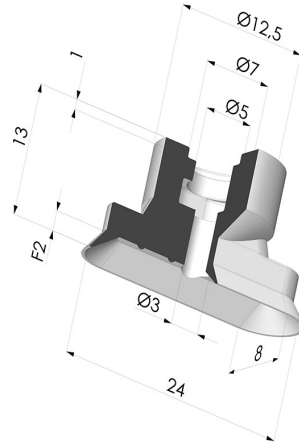

**TECHNICAL INFORMATION**

**Range :** Suction cup  
**Category :** Oblong  
**Series :** 4V  
**Height (in mm) :** 13  
**Shape :** Oblong  
**inner barrel diameter :** 5 mm  
**Number of bellows :** 0.5 Bellows  
**Horizontal force :** 8.11 N  
**Vertical force :** 4.05 N  
**Volume :** 0.23 cm<sup>3</sup>  
**Mass :** 1.4 g  
**Arrow :** 2 mm

**Variants:**

Variant reference:  
**4V 24NI A**

- Color: Black
- Matter: Nitrile
- Shore Hardness: SH70

Variant reference:  
**4V 24SLT A**

- Color: Translucent
- CE food certified
- Matter: Silicone
- Shore Hardness: SH60

Variant reference:  
**4V 24MNT A**

- Color: Bordeaux
- Matter: Non-staining material for plastics processing
- Shore Hardness: SH60

**Related products:**

**Separable Female Fitting 1/4G**

Product reference:  
 F14CV

**Separable Female Fitting 1/8G**

Product reference:  
 F18CV

**Separable Male Fitting 1/8G**

Product reference:  
 M18CV

**Separable Male Fitting M5**

Product reference:  
 M5CV

**Clamp Ø 11-13 mm**

Product reference: CO  
 1113