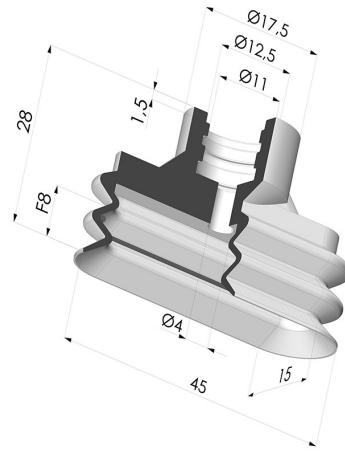

TECHNICAL INFORMATION

- Range :** Suction cup
- Category :** Oblong
- Series :** 4VS
- Height (in mm) :** 28
- Shape :** Oblong 2.5 Bellows
- Length :** 45
- Width :** 15
- inner barrel diameter :** 11
- Number of bellows :** 2.5 Bellows
- Horizontal force :** 28.5 N
- Vertical force :** 14.25 N
- Volume :** 3.9 cm³
- Mass :** 9.5 g
- Arrow :** 8.00 F

Variants:

- Variant reference:
4VS 45SLT A
- Color: Translucent
 - CE food certified
 - Matter: Silicone
 - Shore Hardness: SH60

- Variant reference:
4VS 45NI A
- Color: Black
 - Matter: Nitrile
 - Shore Hardness: SH50

Related products:

Separable Female Fitting 1/4G

Product reference: F14C

Separable Male Fitting G1/4"

Product reference: M14C

Separable Male Fitting G1/8"

Product reference: M18C

Ring for oblong suction cup series 4VS 45