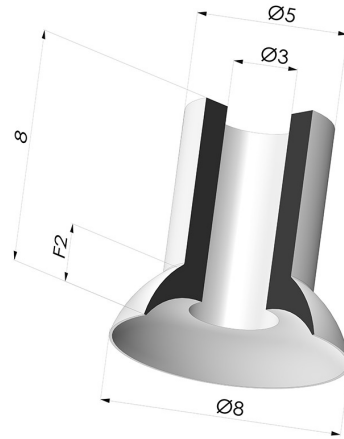

TECHNICAL INFORMATION

Range :	Suction cup
Category :	Plates
Series :	5
Height (in mm) :	8
Shape :	Plate
Contact lip diameter :	8 mm
inner barrel diameter :	3 mm
Number of bellows :	0.5 Bellows
Horizontal force :	2.28 N
Vertical force :	1.14 N
Arrow :	2 mm

Variants:

Variant reference:
5 08NI A

- Color: Black
- Matter: Nitrile
- Shore Hardness: SH50

Variant reference:
5 08CN A

- Color: Brown FDA food certified
- Matter: Natural rubber
- Shore Hardness: SH35

Variant reference:
5 08SLT A

- Color: Translucent
- CE food certified
- Matter: Silicone
- Shore Hardness: SH60

Variant reference:
5 08SLB A

- Color: White
- Matter: Silicone
- Shore Hardness: SH40