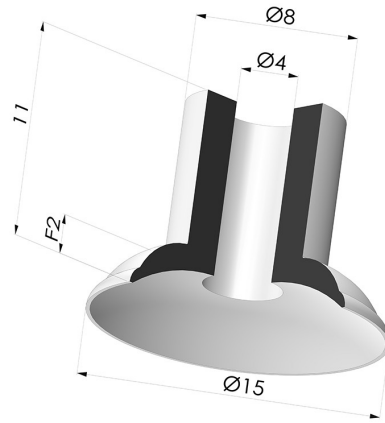

TECHNICAL INFORMATION

Range :	Suction cup
Category :	Plates
Series :	5
Height (in mm) :	11
Shape :	Plate
Contact lip diameter :	15 mm
inner barrel diameter :	4 mm
Number of bellows :	0.5 Bellows
Horizontal force :	8.03 N
Vertical force :	4.02 N
Arrow :	2mm

Variants:

Variant reference:
5 15SLB A

- Color: White
- FDA and CE food-grade certified
- Matter: Silicone
- Shore Hardness: SH40

Variant reference:
5 15SLT A

- Color: Translucent
- CE food certified
- Matter: Silicone
- Shore Hardness: SH60

Variant reference:
5 15NI A

- Color: Black
- Matter: Nitrile
- Shore Hardness: SH50

Variant reference:
5 15CN A

- Color: Brown FDA food certified
- Matter: Natural rubber
- Shore Hardness: SH40

Related products:

Separable Male Fitting M5

Product reference: 9MM5

Separable Female Fitting G1/8"

Product reference: F18C12L20

Separable Male Fitting G1/8"

Product reference: M18C12L20

Screw M4 - Head Ø 8 mm - L 16.5 mm

Product reference: M4T8L16.5