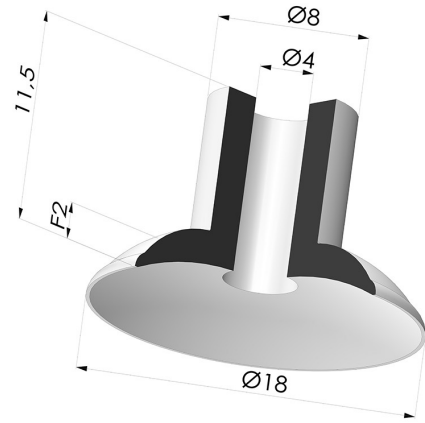

**TECHNICAL INFORMATION**

<b>Range :</b>	Suction cup
<b>Category :</b>	Plates
<b>Series :</b>	5
<b>Height (in mm) :</b>	11.5
<b>Shape :</b>	Plate
<b>Contact lip diameter :</b>	18 mm
<b>inner barrel diameter :</b>	4 mm
<b>Number of bellows :</b>	0.5 Bellows
<b>Horizontal force :</b>	11.56 N
<b>Vertical force :</b>	5.78 N
<b>Arrow :</b>	2mm

**Variants:**

Variant reference:  
**5 18CN A**

- Color: Brown FDA food certified
- Matter: Natural rubber
- Shore Hardness: SH40

Variant reference:  
**5 18SLB A**

- Color: White
- FDA and CE food-grade certified
- Matter: Silicone
- Shore Hardness: SH40

**Related products:**

**Separable Male Fitting M5**  
 Product reference: 9MM5

**Separable Female Fitting G1/8"**  
 Product reference: F18C12L20

**Separable Male Fitting G1/8"**  
 Product reference: M18C12L20

**Screw M4 - Head Ø 8 mm - L 16.5 mm**  
 Product reference: M4T8L16.5