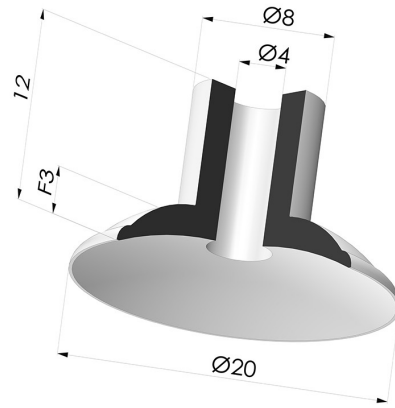

TECHNICAL INFORMATION

- Range :** Suction cup
Category : Plates
Series : 5
Height (in mm) : 12
Shape : Plate
Contact lip diameter : 20 mm
inner barrel diameter : 4 mm
Number of bellows : 0.5 Bellows
Horizontal force : 14.28 N
Vertical force : 7.14 N
Arrow : 3mm

Variants:

Variant reference:

5 20SLB A

- Color: White
- FDA and CE food-grade certified
- Matter: Silicone
- Shore Hardness: SH40

Variant reference:

5 20CN A

- Color: Brown FDA food certified
- Matter: Natural rubber
- Shore Hardness: SH40

Variant reference:

5 20NI A

- Color: Black
- Matter: Nitrile
- Shore Hardness: SH50

Variant reference:

5 20SLT A

- Color: Translucent
- CE food certified
- Matter: Silicone
- Shore Hardness: SH60

Related products:

Separable Male Fitting M5

Product reference: 9MM5

Separable Female Fitting G1/8"

Product reference: F18C12L20

Separable Male Fitting G1/8"

Product reference: M18C12L20

Screw M4 - Head Ø 8 mm - L 16.5 mm

Product reference: M4T8L16.5