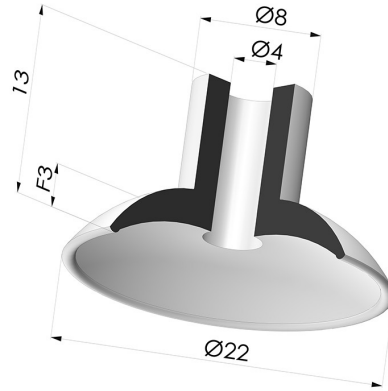

TECHNICAL INFORMATION

- Range :** Suction cup
Category : Plates
Series : 5
Height (in mm) : 13
Shape : Plate
Contact lip diameter : 22 mm
inner barrel diameter : 4 mm
Number of bellows : 0.5 Bellows
Horizontal force : 17.28 N
Vertical force : 8.64 N
Arrow : 3mm

Variants:

Variant reference:
5 22CN A

- Color: Brown FDA food certified
- Matter: Natural rubber
- Shore Hardness: SH40

Variant reference:
5 22SLB A

- Color: White
- FDA and CE food-grade certified
- Matter: Silicone
- Shore Hardness: SH40

Variant reference:
5 22SLT A

- Color: Translucent
- CE food certified
- Matter: Silicone
- Shore Hardness: SH60

Variant reference:
5 22NI A

- Color: Black
- Matter: Nitrile
- Shore Hardness: SH50

Related products:

Separable Male Fitting M5

Product reference: 9MM5

Separable Female Fitting G1/8"

Product reference: F18C12L20

Separable Male Fitting G1/8"

Product reference: M18C12L20

Screw M4 - Head Ø 8 mm - L 16.5 mm

Product reference: M4T8L16.5