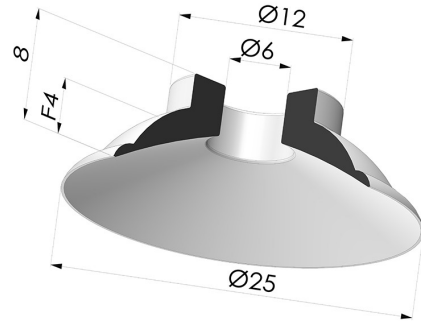

TECHNICAL INFORMATION

Range :	Suction cup
Category :	Plates
Series :	5
Height (in mm) :	8
Shape :	Plate
Contact lip diameter :	25 mm
inner barrel diameter :	6 mm
Number of bellows :	0.5 Bellows
Horizontal force :	22.31 N
Vertical force :	11.15 N
Arrow :	4mm

Variants:

Variant reference:
5 25CN A

- Color: Brown
- Matter: Natural rubber
- Shore Hardness: SH40

Variant reference:
5 25NI A

- Color: Black
- Matter: Nitrile

Variant reference:
5 25SLB A

- Color: White
- FDA and CE food-grade certified
- Matter: Silicone
- Shore Hardness: SH40

Variant reference:
5 25SLT A

- Color: Translucent
- CE food certified
- Matter: Silicone

Related products:

Adaptor - Female G1/4" - Female M6

Product reference: F14F6

Adaptor - Female 1/8G - Female M6

Product reference: F18F6

Adaptor - Male 1/8G - Female M6

Product reference: M18F6

Screw M6 - Head Ø 12 mm - L 15 mm

Product reference: M6T12L15