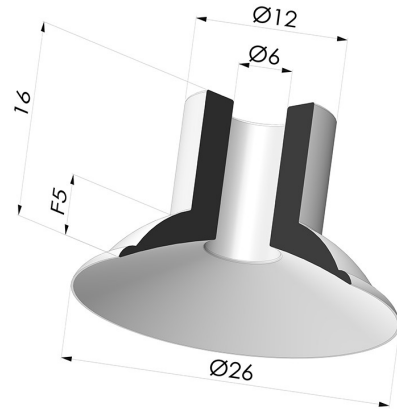

**TECHNICAL INFORMATION**

- Range :** Suction cup  
**Category :** Plates  
**Series :** 5  
**Height (in mm) :** 16  
**Shape :** Plate  
**Contact lip diameter :** 26 mm  
**inner barrel diameter :** 6 mm  
**Number of bellows :** 0.5 Bellows  
**Horizontal force :** 24.13 N  
**Vertical force :** 12.06 N  
**Arrow :** 5mm

**Separable Male Fitting G1/8"**

Product reference:  
 M18C12L22.5

**Screw M6 - Head Ø 12 mm - L 23 mm**

Product reference:  
 M6T12L23