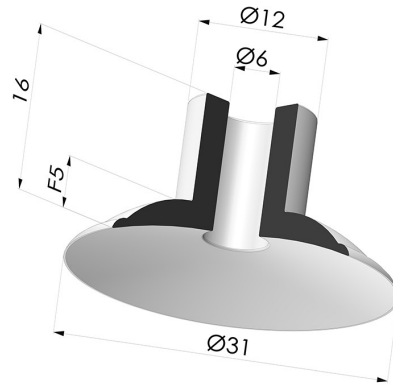

TECHNICAL INFORMATION

- Range :** Suction cup
Category : Plates
Series : 5
Height (in mm) : 16
Shape : Plate
Contact lip diameter : 31 mm
inner barrel diameter : 6 mm
Number of bellows : 0.5 Bellows
Horizontal force : 34.3 N
Vertical force : 17.15 N
Arrow : 5mm

Variants:

Variant reference:
5 31CN A

- Color: Brown FDA food certified
- Matter: Natural rubber
- Shore Hardness: SH40

Variant reference:
5 31SLB A

- Color: White
- FDA and CE food-grade certified
- Matter: Silicone
- Shore Hardness: SH40

Variant reference:
5 31NI A

- Color: Black
- Matter: Nitrile
- Shore Hardness: SH50

Variant reference:
5 31SLT A

- Color: Translucent
- CE food certified
- Matter: Silicone
- Shore Hardness: SH60

Related products:

Product reference:
 M18C12L22.5

Screw M6 - Head Ø 12 mm - L 23 mm

Product reference:
 M6T12L23