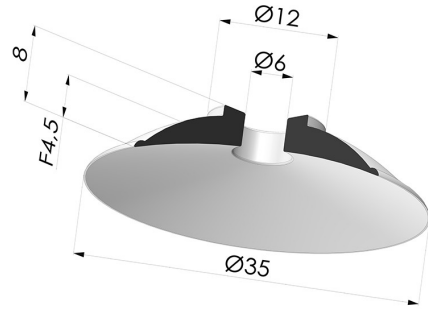

TECHNICAL INFORMATION

- Range :** Suction cup
Category : Plates
Series : 5
Height (in mm) : 8
Shape : Plate
Contact lip diameter : 35 mm
inner barrel diameter : 6 mm
Number of bellows : 0.5 Bellows
Horizontal force : 43.72 N
Vertical force : 21.86 N
Arrow : 5mm

Variants:

Variant reference:
5 35CN A

- Color: Brown FDA food certified
- Matter: Natural rubber
- Shore Hardness: SH40

Variant reference:
5 35SLT A

- Color: Translucent
- CE food certified
- Matter: Silicone
- Shore Hardness: SH60

**Adaptor - Male 1/8G
 - Female M6**

Product reference:
 M18F6

**Screw M6 - Head Ø
 12 mm - L 15 mm**

Product reference:
 M6T12L15