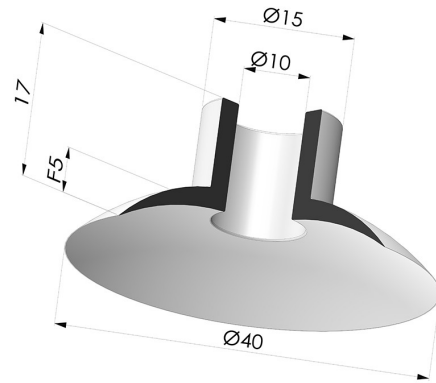

TECHNICAL INFORMATION

Range :	Suction cup
Category :	Plates
Series :	5
Height (in mm) :	17
Shape :	Plate
Contact lip diameter :	40 mm
inner barrel diameter :	10 mm
Number of bellows :	0.5 Bellows
Horizontal force :	57.11 N
Vertical force :	28.55 N
Arrow :	5mm

Variants:

Variant reference:
5 40SLT A

- Color: Translucent
- CE food certified
- Matter: Silicone
- Shore Hardness: SH60

Variant reference:
5 40SLB A

- Color: White
- FDA and CE food-grade certified
- Matter: Silicone
- Shore Hardness: SH40

Variant reference:
5 40NI A

- Color: Black
- Matter: Nitrile
- Shore Hardness: SH50

Related products:

Separable Male Fitting G1/4"

Product reference: M14C17L32