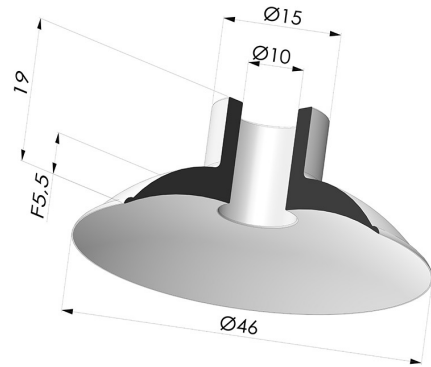

**TECHNICAL INFORMATION**

- Range :** Suction cup  
**Category :** Plates  
**Series :** 5  
**Height (in mm) :** 19  
**Shape :** Plate  
**Contact lip diameter :** 46 mm  
**inner barrel diameter :** 10 mm  
**Number of bellows :** 0.5 Bellows  
**Horizontal force :** 75.5 N  
**Vertical force :** 37 N  
**Arrow :** 5.5mm

**Variants:**

Variant reference:  
**5 46CN A**

- Color: Brown FDA food certified
- Matter: Natural rubber
- Shore Hardness: SH40

Variant reference:  
**5 46SLB A**

- Color: White
- FDA and CE food-grade certified
- Matter: Silicone
- Shore Hardness: SH40

Variant reference:  
**5 46NI A**

- Color: Black
- Matter: Nitrile
- Shore Hardness: SH50

Variant reference:  
**5 46SLT A**

- Color: Translucent
- CE food certified
- Matter: Silicone
- Shore Hardness: SH60

**Related products:**

**Separable Male Fitting G1/4"**  
 Product reference: M14C17L35.5

**Screw G1/4" - Head Ø 19 mm - L 24.5 mm**  
 Product reference: M14T19L24.5

**Screw G1/8" - Head Ø 19 mm - L 23 mm**  
 Product reference: M18T19L23.5