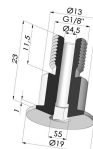

**TECHNICAL INFORMATION**

- Range :** Suction cup  
**Category :** Plates  
**Series :** 5  
**Height (in mm) :** 19  
**Shape :** Plate  
**Contact lip diameter :** 46 mm  
**inner barrel diameter :** 10 mm  
**Number of bellows :** 0.5 Bellows  
**Horizontal force :** 75.5 N  
**Vertical force :** 37 N  
**Arrow :** 5.5mm

Variant reference:  
**5 46NI A**

- Color: Black
- Matter: Nitrile
- Shore Hardness: SH50

Variant reference:  
**5 46SLT A**

- Color: Translucent
- CE food certified
- Matter: Silicone
- Shore Hardness: SH60

**Related products:**

**Separable Male Fitting G1/4"**  
 Product reference: M14C17L35.5

**Screw G1/4" - Head Ø 19 mm - L 24.5 mm**  
 Product reference: M14T19L24.5

**Screw G1/8" - Head Ø 19 mm - L 23 mm**  
 Product reference: M18T19L23.5