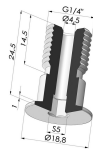

**TECHNICAL INFORMATION**

- Range :** Suction cup  
**Category :** Plates  
**Series :** 5  
**Height (in mm) :** 19  
**Shape :** Plate  
**Contact lip diameter :** 46 mm  
**inner barrel diameter :** 10 mm  
**Number of bellows :** 0.5 Bellows  
**Horizontal force :** 75.5 N  
**Vertical force :** 37 N  
**Arrow :** 5.5mm

Variant reference:  
**5 46NI A**

- Color: Black
- Matter: Nitrile
- Shore Hardness: SH50

Variant reference:  
**5 46SLT A**

- Color: Translucent
- CE food certified
- Matter: Silicone
- Shore Hardness: SH60

**Related products:**

**Separable Male Fitting G1/4"**  
 Product reference: M14C17L35.5

**Screw G1/4" - Head Ø 19 mm - L 24.5 mm**  
 Product reference: M14T19L24.5

**Screw G1/8" - Head Ø 19 mm - L 23 mm**  
 Product reference: M18T19L23.5