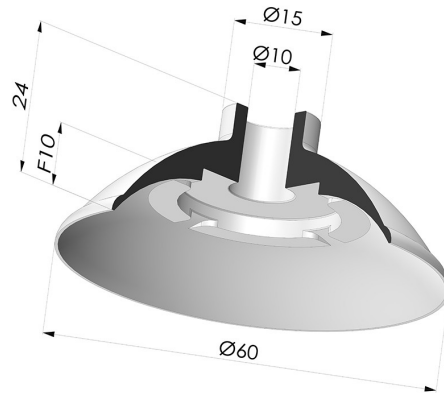

TECHNICAL INFORMATION

Range :	Suction cup
Category :	Plates
Series :	5
Height (in mm) :	24
Shape :	Plate
Contact lip diameter :	60 mm
inner barrel diameter :	10 mm
Number of bellows :	0.5 Bellows
Horizontal force :	128.5 N
Vertical force :	64 N
Arrow :	10mm

Variants:

Variant reference:
5 60CN A

- Color: Brown FDA food certified
- Matter: Natural rubber
- Shore Hardness: SH40

Variant reference:
5 60SLB A

- Color: White
- FDA and CE food-grade certified
- Matter: Silicone
- Shore Hardness: SH40

Variant reference:
5 60NI A

- Color: Black
- Matter: Nitrile
- Shore Hardness: SH50

Variant reference:
5 60SLT A

- Color: Translucent
- CE food certified
- Matter: Silicone
- Shore Hardness: SH60

Related products:

Separable Male Fitting G1/4"

Product reference: M14C17L35.5

Screw G1/8" - Head Ø 25 mm - L 25 mm

Product reference: M18T25L25