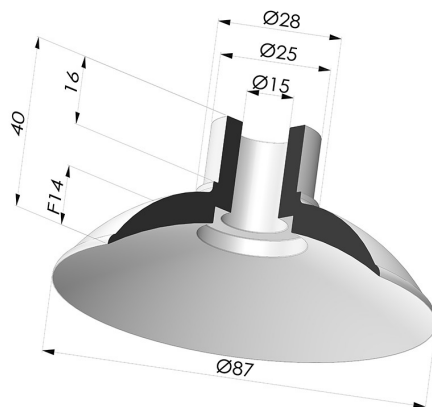

TECHNICAL INFORMATION

- Range :** Suction cup
Category : Plates
Series : 5
Height (in mm) : 40
Shape : Plate
Contact lip diameter : 87 mm
inner barrel diameter : 15 mm
Number of bellows : 0.5 Bellows
Horizontal force : 270 N
Vertical force : 135 N
Arrow : 14mm

Variants:

Variant reference:
5 87CN A

- Color: Brown FDA food certified
- Matter: Natural rubber
- Shore Hardness: SH35

Variant reference:
5 87SLT A

- Color: Translucent
- CE food certified
- Matter: Silicone
- Shore Hardness: SH60

Variant reference:
5 87NI A

- Color: Black
- Matter: Nitrile
- Shore Hardness: SH50

Related products:

Screw G1/4" - Head Ø 25 mm - L 37 mm

Product reference: M14T25L37

Screw G1/4" - Head Ø 25 mm - L 37 mm

Product reference: M14T25L37 SPF 1

Screw G1/8" - Head Ø 25 mm - L 37 mm

Product reference: M18T25L37