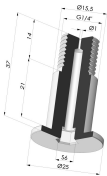

TECHNICAL INFORMATION

- Range :** Suction cup
Category : Plates
Series : 5
Height (in mm) : 40
Shape : Plate
Contact lip diameter : 87 mm
inner barrel diameter : 15 mm
Number of bellows : 0.5 Bellows
Horizontal force : 270 N
Vertical force : 135 N
Arrow : 14mm

Variant reference:
5 87NI A

- Color: Black
- Matter: Nitrile
- Shore Hardness: SH50

Related products:

Screw G1/4" - Head Ø 25 mm - L 37 mm

Product reference: M14T25L37

Screw G1/4" - Head Ø 25 mm - L 37 mm

Product reference: M14T25L37 SPF 1

Screw G1/8" - Head Ø 25 mm - L 37 mm

Product reference: M18T25L37