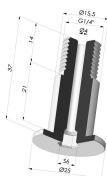

TECHNICAL INFORMATION

- Range :** Suction cup
Category : Plates
Series : 5
Height (in mm) : 40
Shape : Plate
Contact lip diameter : 87 mm
inner barrel diameter : 15 mm
Number of bellows : 0.5 Bellows
Horizontal force : 270 N
Vertical force : 135 N
Arrow : 14mm

Variants:

Variant reference:
5 87CN A

- Color: Brown FDA food certified
- Matter: Natural rubber
- Shore Hardness: SH35

Variant reference:
5 87SLT A

- Color: Translucent
- CE food certified
- Matter: Silicone
- Shore Hardness: SH60

Variant reference:
5 87NI A

- Color: Black
- Matter: Nitrile
- Shore Hardness: SH50

Related products:

Screw G1/4" - Head Ø 25 mm - L 37 mm

Product reference: M14T25L37

Screw G1/4" - Head Ø 25 mm - L 37 mm

Product reference: M14T25L37 SPF 1

Screw G1/8" - Head Ø 25 mm - L 37 mm

Product reference: M18T25L37