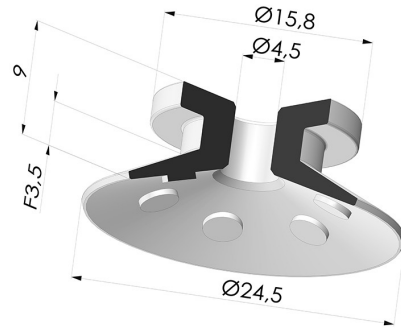

**TECHNICAL INFORMATION**

<b>Range :</b>	Suction cup
<b>Category :</b>	Plates
<b>Series :</b>	7
<b>Height (in mm) :</b>	9
<b>Shape :</b>	Plate
<b>Contact lip diameter :</b>	24.5 mm
<b>inner barrel diameter :</b>	4.5 mm
<b>Number of bellows :</b>	0.5 Bellows
<b>Horizontal force :</b>	20 N
<b>Vertical force :</b>	10 N
<b>Arrow :</b>	3.5 mm

**Variants:**

Variant reference:  
**7 25SL A**

- Color: Red food-grade CE certification
- Matter: Silicone
- Shore Hardness: SH60

Variant reference:  
**7 25NR A**

- Color: Gray
- Matter: Natural rubber
- Shore Hardness: SH50

Variant reference:  
**7 25NI A**

- Color: Black
- Matter: Nitrile
- Shore Hardness: SH50

**Related products:**

**Separable Male Fitting M5**

Product reference: M5C8