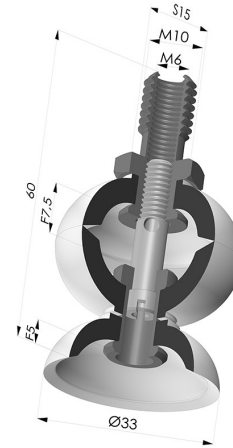

**TECHNICAL INFORMATION**

<b>Range :</b>	Suction cup
<b>Category :</b>	Plates
<b>Series :</b>	7
<b>Height (in mm) :</b>	60
<b>Shape :</b>	Plate
<b>Contact lip diameter :</b>	33 mm
<b>inner barrel diameter :</b>	Male M10
<b>Number of bellows :</b>	0.5 Bellows
<b>Horizontal force :</b>	44 N
<b>Vertical force :</b>	22 N
<b>Arrow :</b>	5 mm

**Variants:**

Variant reference:

**7 35NI M10**

- Color: Black
- Matter: Nitrile
- Shore Hardness: SH50