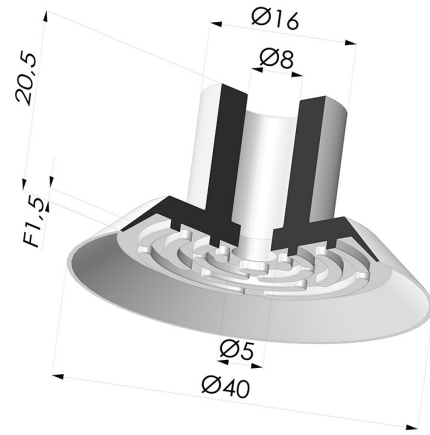

TECHNICAL INFORMATION

- Range :** Suction cup
Category : Plates
Series : 7
Height (in mm) : 20.5
Shape : Plate
Contact lip diameter : 40 mm
inner barrel diameter : 8 mm
Number of bellows : 0.5 Bellows
Horizontal force : 57 N
Vertical force : 28.5 N
Arrow : 1.5 mm

Variants:

Variant reference:
7 40CN A

- Color: Brown FDA food certified
- Matter: Natural rubber
- Shore Hardness: SH40

Variant reference:
7 40SLDB A

- Color: Blue
- Matter: Detectable silicone
- Shore Hardness: SH40

- Color: Black
- Matter: Nitrile
- Shore Hardness: SH50

Variant reference:
7 40SLT A

- Color: Translucent
- CE food certified
- Matter: Silicone
- Shore Hardness: SH60

Related products:

Separable Female Fitting G1/4"
 Product reference: D

Separable Male Fitting G1/4"
 Product reference: E

Separable Female Fitting G1/8"
 Product reference: H

Separable Male Fitting G1/8"
 Product reference: I