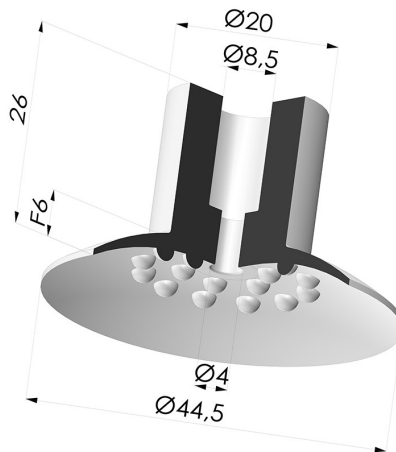

**TECHNICAL INFORMATION**

<b>Range :</b>	Suction cup
<b>Category :</b>	Plates
<b>Series :</b>	7
<b>Height (in mm) :</b>	26
<b>Shape :</b>	Plate
<b>Contact lip diameter :</b>	44 mm
<b>Top diameter :</b>	8.6 mm
<b>inner barrel diameter :</b>	8.5 mm
<b>Number of bellows :</b>	0.5 Bellows
<b>Horizontal force :</b>	71 N
<b>Vertical force :</b>	35.5 N
<b>Arrow :</b>	6 mm

**Variants:**

Variant reference:  
**7 44SLT A**

- Color: Translucent
- CE food certified
- Matter: Silicone
- Shore Hardness: SH50

**Related products:**

**Separable Female Fitting G1/4"**  
 Product reference: D

**Separable Male Fitting G1/4"**  
 Product reference: E

**Separable Female Fitting G1/8"**  
 Product reference: H

**Separable Male Fitting G1/8"**  
 Product reference: I

**Separable Male Fitting M6**  
 Product reference: M6C17