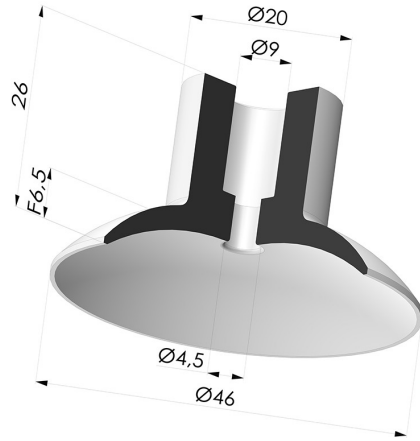

**TECHNICAL INFORMATION**

**Range :** Suction cup  
**Category :** Plates  
**Series :** 7  
**Height (in mm) :** 26  
**Shape :** Plate  
**Contact lip diameter :** 46 mm  
**inner barrel diameter :** 9 mm  
**Number of bellows :** 0.5 Bellows  
**Horizontal force :** 75.5 N  
**Vertical force :** 38 N  
**Arrow :** 6.5 mm

**Variants:**

Variant reference:

**7 46NI A**

- Color: Black
- Matter: Nitrile
- Shore Hardness: SH50

Variant reference:

**7 46SLT A**

- Color: Translucent
- CE food certified
- Matter: Silicone
- Shore Hardness: SH60

**Related products:**

**Separable Female Fitting G1/4"**  
 Product reference: D

**Separable Male Fitting G1/4"**  
 Product reference: E

**Separable Female Fitting G1/8"**  
 Product reference: H

**Separable Male Fitting G1/8"**  
 Product reference: I

**Separable Male Fitting M6**  
 Product reference: M6C17