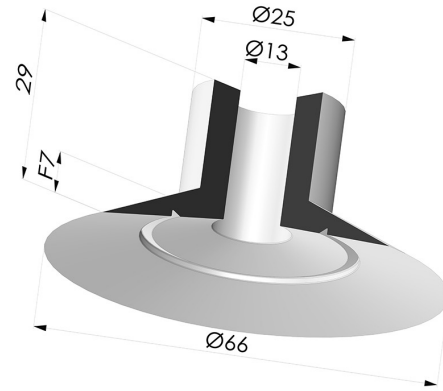

TECHNICAL INFORMATION

Range :	Suction cup
Category :	Plates
Series :	7
Height (in mm) :	29
Shape :	Plate
Contact lip diameter :	66 mm
inner barrel diameter :	13 mm
Number of bellows :	0.5 Bellows
Horizontal force :	155.5 N
Vertical force :	76 N
Arrow :	7 mm

Variants:

Variant reference:
7 65CN A

- Color: Brown FDA food certified
- Matter: Natural rubber
- Shore Hardness: SH40

Variant reference:
7 65NI A

- Color: Black
- Matter: Nitrile

Variant reference:
7 65SLT A

- Color: Translucent
- CE food certified
- Matter: Silicone

Related products:

Screw G1/4" - Head Ø 18 mm - L 33 mm

Product reference: M14T18L33