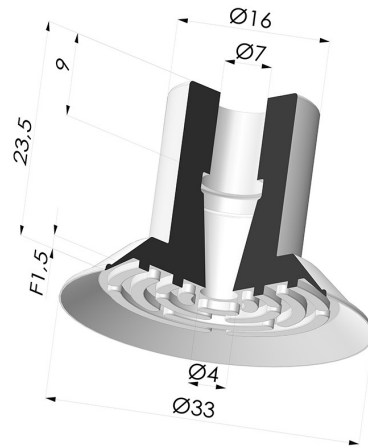

TECHNICAL INFORMATION

Range :	Suction cup
Category :	Plates
Series :	7
Height (in mm) :	23.5
Shape :	Plate
Contact lip diameter :	33 mm
inner barrel diameter :	7 mm
Number of bellows :	0.5 Bellows
Horizontal force :	39 N
Vertical force :	19.5 N
Arrow :	1.5 mm

Variants:

Variant reference:
70 30SLT A

- Color: Translucent
- CE food certified
- Matter: Silicone
- Shore Hardness: SH60

Variant reference:
70 30CN A

- Color: Blue
- Matter: Natural rubber
- Shore Hardness: SH50

Related products:

Separable Female Fitting G1/8"

Product reference: F18C12L22.5

Separable Male Fitting G1/8"

Product reference: M18C12L22.5

Separable Male Fitting M5

Product reference: M5C12