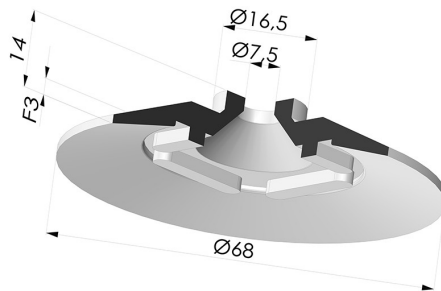

TECHNICAL INFORMATION

Range :	Suction cup
Category :	Plates
Series :	7
Height (in mm) :	14
Shape :	Plate
Contact lip diameter :	68 mm
Top diameter :	8 mm
inner barrel diameter :	7.5 mm
Number of bellows :	0.5 Bellows
Horizontal force :	165 N
Vertical force :	82.5 N
Arrow :	3 mm

Variants:

Variant reference:

70 68NI A

- Color: Black
- Matter: Nitrile
- Shore Hardness: SH50

Related products:

Screw G1/4" - Head Ø 15 mm - L 28 mm

Product reference: M14T15L27