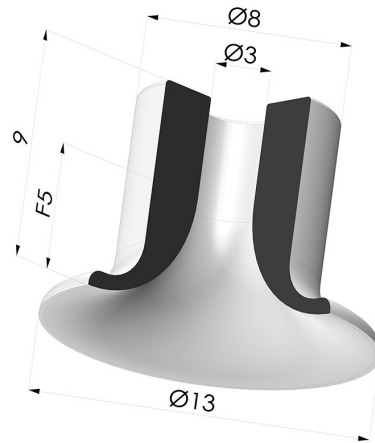

TECHNICAL INFORMATION

Range :	Suction cup
Category :	Plates
Series :	7
Height (in mm) :	9
Shape :	Plate
Contact lip diameter :	13 mm
Top diameter :	3 mm
inner barrel diameter :	3 mm
Number of bellows :	0.5 Bellows
Horizontal force :	6 N
Vertical force :	3 N
Arrow :	5 mm

Variants:

Variant reference:

- 70A 13NI A**
- Color: Black
- Matter: Nitrile
- Shore Hardness: SH50

Related products:

Separable Male Fitting M5

Product reference: M5C8L13