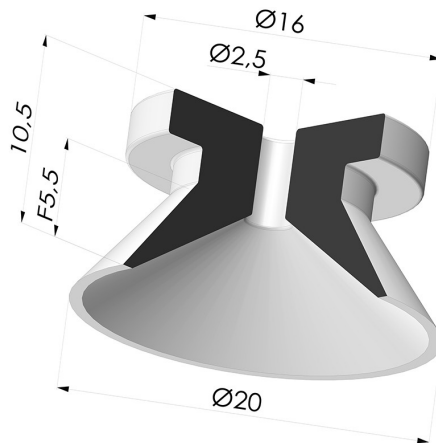

**TECHNICAL INFORMATION**

<b>Range :</b>	Suction cup
<b>Category :</b>	Plates
<b>Series :</b>	7
<b>Height (in mm) :</b>	10.5
<b>Shape :</b>	Plate
<b>Contact lip diameter :</b>	20 mm
<b>Top diameter :</b>	16 mm
<b>inner barrel diameter :</b>	2.5 mm
<b>Number of bellows :</b>	0.5 Bellows
<b>Diameter :</b>	20 mm
<b>Horizontal force :</b>	14.5 N
<b>Vertical force :</b>	7 N
<b>Arrow :</b>	5.5 mm

**Variants:**

Variant reference:

**70A 21SL A**

- Color: Red food-grade CE certification
  - Matter: Silicone
- Shore Hardness: SH40

Variant reference:

**70A 21SL/RV A**

- Color: Bright red
- CE food certified
- Matter: Silicone
- Shore Hardness: SH40