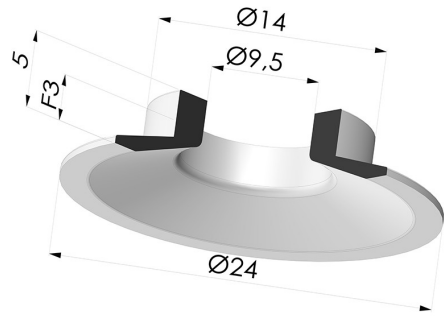

TECHNICAL INFORMATION

Range :	Suction cup
Category :	Plates
Series :	7
Height (in mm) :	5
Shape :	Plate
Contact lip diameter :	24 mm
inner barrel diameter :	9.5 mm
Number of bellows :	0.5 Bellows
Horizontal force :	20.5 N
Vertical force :	10.5 N
Arrow :	3 mm

Variants:

Variant reference:

70A 24NI A

- Color: Black
- Matter: Nitrile

Variant reference:

70A 24SL A

- Color: Red food-grade CE certification
 - Matter: Silicone
- Shore Hardness: SH40

Variant reference:

70A 24SLT A

- Color: Translucent
- CE food certified
- Matter: Silicone
- Shore Hardness: SH60