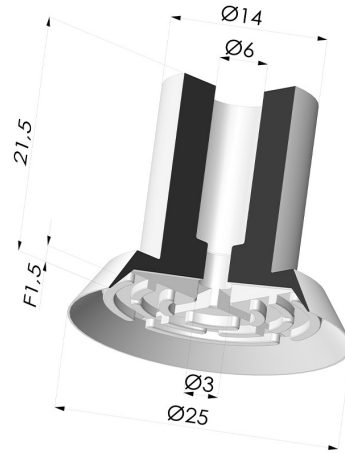

**TECHNICAL INFORMATION**

<b>Range :</b>	Suction cup
<b>Category :</b>	Plates
<b>Series :</b>	7
<b>Height (in mm) :</b>	21.5
<b>Shape :</b>	Plate
<b>Contact lip diameter :</b>	25 mm
<b>inner barrel diameter :</b>	6 mm
<b>Number of bellows :</b>	0.5 Bellows
<b>Horizontal force :</b>	22 N
<b>Vertical force :</b>	11 N
<b>Arrow :</b>	1.5 mm

**Variants:**

Variant reference:  
**70A 25CN A**

- Color: Brown FDA food certified
- Matter: Natural rubber
- Shore Hardness: SH40

Variant reference:  
**70A 25NR A**

- Color: Gray
- Matter: Natural rubber

Variant reference:  
**70A 25SLT A**

- Color: Translucent
- CE food certified
- Matter: Silicone
- Shore Hardness: SH60

Variant reference:  
**70A 25SL A**

- Color: Red food-grade CE certification
- Matter: Silicone
- Shore Hardness: SH60

**Related products:**

**Separable Female Fitting G1/8"**

Product reference: F18C12L22.5

**Separable Male Fitting G1/8"**

Product reference: M18C12L22.5

**Separable Male Fitting M5**

Product reference: M5C12