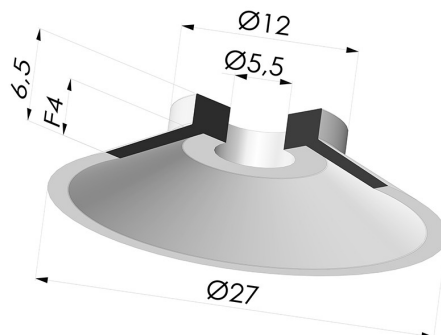

TECHNICAL INFORMATION

Range :	Suction cup
Category :	Plates
Series :	7
Height (in mm) :	6.5 mm
Shape :	Plate
Contact lip diameter :	27 mm
inner barrel diameter :	5.5 mm
Number of bellows :	0.5 Bellows
Horizontal force :	22 N
Vertical force :	11 N
Arrow :	4 mm

Variants:

Variant reference:
70A 27SLT A

- Color: Translucent
- CE food certified
- Matter: Silicone
- Shore Hardness: SH60

Variant reference:
70A 27SLT A SH40

- Color: Translucent
- CE food certified
- Matter: Silicone
- Shore Hardness: SH40

Variant reference:
70A 27NR A

- Color: Gray
- Matter: Natural rubber

Variant reference:
70A 27EPDM

- Color: Black
- Matter: EPDM
- Shore Hardness: SH40