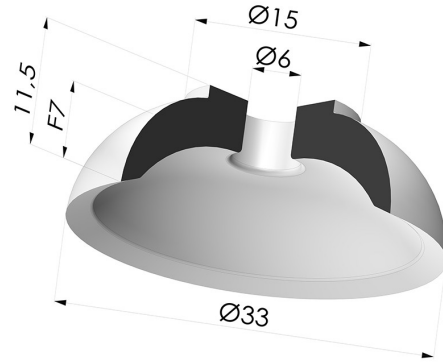

TECHNICAL INFORMATION

- Range :** Suction cup
Category : Plates
Series : 7
Height (in mm) : 11.5
Shape : Plate
Contact lip diameter : 33 mm
inner barrel diameter : 6 mm
Number of bellows : 0.5 Bellows
Horizontal force : 39 N
Vertical force : 19.5 N
Arrow : 7 mm

Variants:

Variant reference:
70A 35CN A

- Color: Brown FDA food certified
- Matter: Natural rubber
- Shore Hardness: SH35

Variant reference:
70A 35PARA A

- Color: Black
- Matter: Natural rubber

Variant reference:
70A 35SL A

- Color: Red food-grade CE certification
- Matter: Silicone
- Shore Hardness: SH60

Variant reference:
70A 35SLT A

- Color: Translucent
- CE food certified
- Matter: Silicone
- Shore Hardness: SH60

Related products:

Product reference:
 M18F6

**Screw M6 - Head Ø
 12 mm - L 15 mm**

Product reference:
 M6T12L15