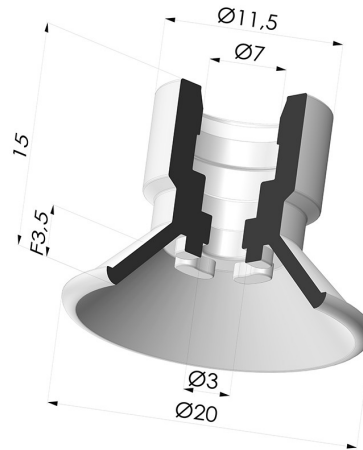

TECHNICAL INFORMATION

Range :	Suction cup
Category :	Plates
Series :	7
Height (in mm) :	15
Shape :	Plate
Contact lip diameter :	20 mm
Top diameter :	7 mm
inner barrel diameter :	7 mm
Number of bellows :	0.5 Bellows
Horizontal force :	12 N
Vertical force :	6 N
Arrow :	3.5 mm

Variants:

Variant reference:

- 70C 20NI A**
- Color: Black
- Matter: Nitrile
- Shore Hardness: SH50