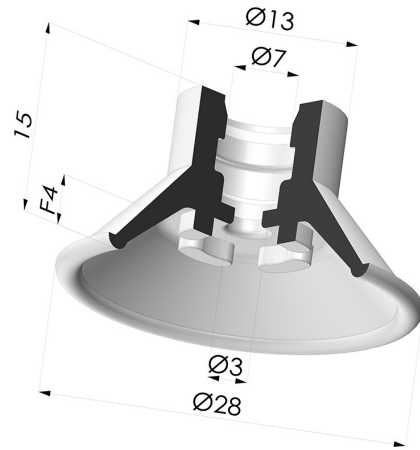

TECHNICAL INFORMATION

Range :	Suction cup
Category :	Plates
Series :	7
Height (in mm) :	15
Shape :	Plate
Contact lip diameter :	28 mm
inner barrel diameter :	7 mm
Number of bellows :	0.5 Bellows
Horizontal force :	24 N
Vertical force :	12 N
Arrow :	4 mm

Variants:

Variant reference:

70C 28NI A

- Color: Black
- Matter: Nitrile