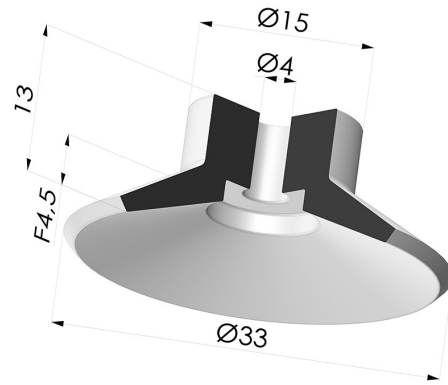

TECHNICAL INFORMATION

Range :	Suction cup
Category :	Plates
Series :	7
Height (in mm) :	13
Shape :	Plate
Contact lip diameter :	33 mm
inner barrel diameter :	4 mm
Number of bellows :	0.5 Bellows
Horizontal force :	35 N
Vertical force :	17 N
Arrow :	4.5 mm

Variants:

Variant reference:
70C 34CN A

- Color: Brown FDA food certified
- Matter: Natural rubber
- Shore Hardness: SH35

Variant reference:
70C 34NR A

- Color: Gray
- Matter: Natural rubber

Related products:

Separable Male Fitting M5

Product reference: M5C10