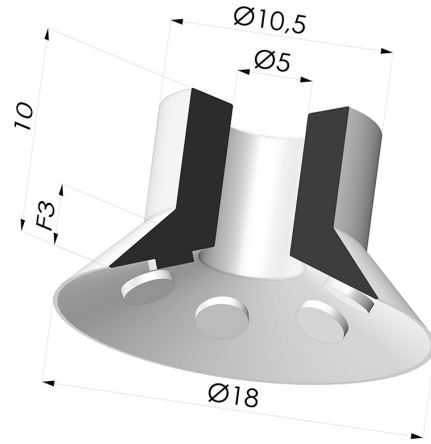

TECHNICAL INFORMATION

- Range :** Suction cup
Category : Plates
Series : 7
Height (in mm) : 10
Shape : Plate
Contact lip diameter : 18 mm
inner barrel diameter : 5 mm
Number of bellows : 0.5 Bellows
Horizontal force : 11.5 N
Vertical force : 6 N
Arrow : 3 mm

Variants:

Variant reference:
71 18CN A

- Color: Brown FDA food certified
- Matter: Natural rubber
- Shore Hardness: SH40

Variant reference:
71 18NI A

- Color: Black
- Matter: Nitrile
- Shore Hardness: SH50

Variant reference:
71 18SLT A

- Color: Translucent
- CE food certified
- Matter: Silicone
- Shore Hardness: SH60

Related products:

Separable Male Fitting M5

Product reference: M5C10