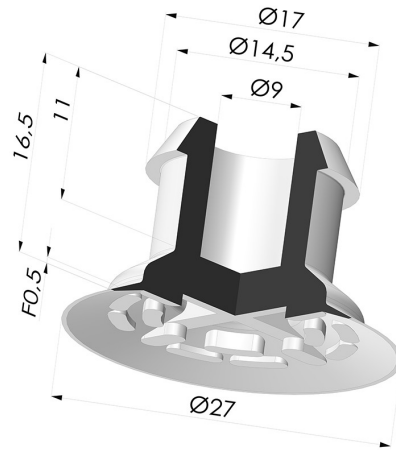

**TECHNICAL INFORMATION**

<b>Range :</b>	Suction cup
<b>Category :</b>	Plates
<b>Series :</b>	7
<b>Height (in mm) :</b>	16.5
<b>Shape :</b>	Plate
<b>Contact lip diameter :</b>	27 mm
<b>inner barrel diameter :</b>	9 mm
<b>Number of bellows :</b>	0.5 Bellows
<b>Horizontal force :</b>	26 N
<b>Vertical force :</b>	13 N
<b>Arrow :</b>	0.5 mm

**Variants:**

Variant reference:  
**71 27CN A**

- Color: Brown FDA food certified
- Matter: Natural rubber
- Shore Hardness: SH35

Variant reference:  
**71 27SLT A**

- Color: Translucent
- CE food certified
- Matter: Silicone
- Shore Hardness: SH60

Variant reference:  
**71 27SLDB A**

- Color: Blue food-grade CE certification
- Matter: Detectable silicone
- Shore Hardness: SH40

**Related products:**

**Separable Female Fitting G1/4"**

Product reference: DS

**Separable Male Fitting G1/4"**

Product reference: ES