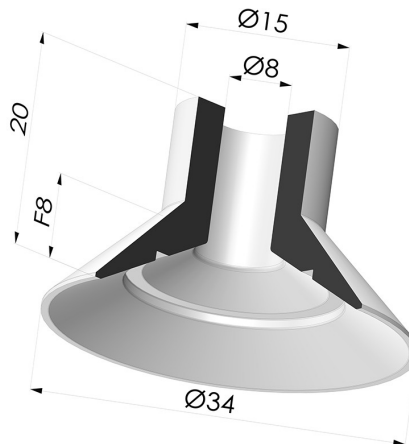

TECHNICAL INFORMATION

- Range :** Suction cup
Category : Plates
Series : 7
Height (in mm) : 20
Shape : Plate
Contact lip diameter : 34 mm
inner barrel diameter : 8 mm
Number of bellows : 0.5 Bellows
Horizontal force : 40 N
Vertical force : 20 N
Arrow : 8 mm

Related products:

Separable Female Fitting G1/4"

Product reference: D

Separable Male Fitting G1/4"

Product reference: E

Separable Female Fitting G1/8"

Product reference: H

Separable Male Fitting G1/8"

Product reference: I

Separable Male Fitting M6

Product reference: M6C17