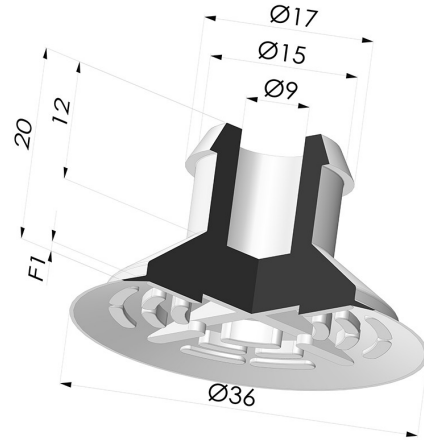

TECHNICAL INFORMATION

Range :	Suction cup
Category :	Plates
Series :	7
Height (in mm) :	20
Shape :	Plate
Contact lip diameter :	36 mm
inner barrel diameter :	9 mm
Number of bellows :	0.5 Bellows
Horizontal force :	46 N
Vertical force :	23 N
Arrow :	1 mm

Variants:

Variant reference:
71 36CN A

- Color: Brown FDA food certified
- Matter: Natural rubber
- Shore Hardness: SH35

Variant reference:
71 36SLT A

- Color: Translucent
- CE food certified
- Matter: Silicone
- Shore Hardness: SH60

Related products:

Separable Female Fitting G1/4"

Product reference: DS

Separable Male Fitting G1/4"

Product reference: ES