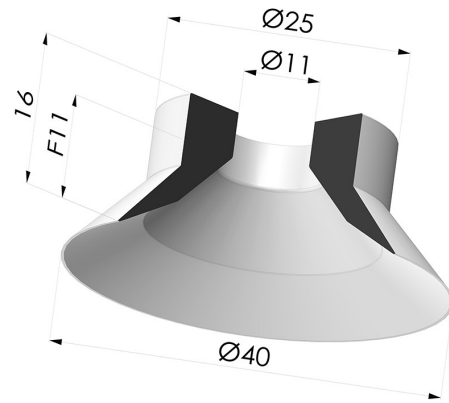

TECHNICAL INFORMATION

Range :	Suction cup
Category :	Plates
Series :	7
Height (in mm) :	16
Shape :	Plate
Contact lip diameter :	40 mm
inner barrel diameter :	11 mm
Number of bellows :	0.5 Bellows
Horizontal force :	57 N
Vertical force :	28.5 N
Arrow :	11 mm

Variants:

Variant reference:
71 40CN A

- Color: Brown FDA food certified
- Matter: Natural rubber
- Shore Hardness: SH40

Variant reference:
71 40NI A

- Color: Black
- Matter: Nitrile

Variant reference:
71 40SLT A

Related products:

Screw G1/4" - Head Ø 19 mm - L 24.5 mm

Product reference: M14T19L24.5