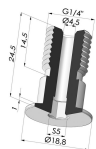

TECHNICAL INFORMATION

Range :	Suction cup
Category :	Plates
Series :	7
Height (in mm) :	16
Shape :	Plate
Contact lip diameter :	40 mm
inner barrel diameter :	11 mm
Number of bellows :	0.5 Bellows
Horizontal force :	57 N
Vertical force :	28.5 N
Arrow :	11 mm

Related products:

Screw G1/4" - Head Ø 19 mm - L 24.5 mm

Product reference: M14T19L24.5