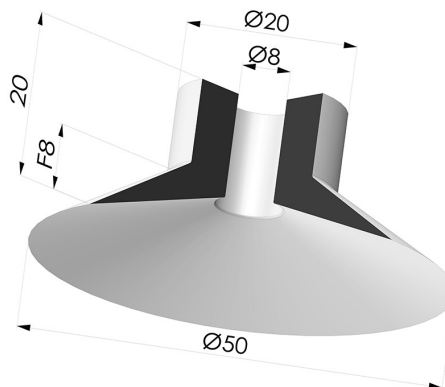

TECHNICAL INFORMATION

- Range :** Suction cup
Category : Plates
Series : 7
Height (in mm) : 20
Shape : Plate
Contact lip diameter : 50 mm
inner barrel diameter : 8 mm
Number of bellows : 0.5 Bellows
Horizontal force : 89 N
Vertical force : 44.5 N
Arrow : 8 mm

Variants:

Variant reference:
71 50CN A

- Color: Brown
- Matter: Natural rubber
- Shore Hardness: SH40

Variant reference:
71 50SLT A

- Color: Translucent
- Matter: Silicone

Related products:

Separable Female Fitting G1/4"