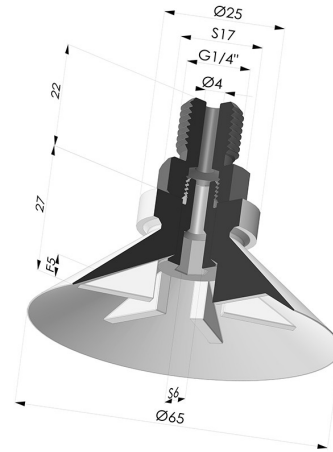

TECHNICAL INFORMATION

Range :	Suction cup
Category :	Plates
Series :	7
Height (in mm) :	49
Shape :	Plate
Contact lip diameter :	65 mm
inner barrel diameter :	Male G1/4"
Number of bellows :	0.5 Bellows
Horizontal force :	150 N
Vertical force :	75 N
Arrow :	5 mm

Variants:

Variant reference:
71 65NI M14
• Color: Black
• Matter: Nitrile

Variant reference:
71 65SLT M14
• Color: Translucent
• Matter: Silicone