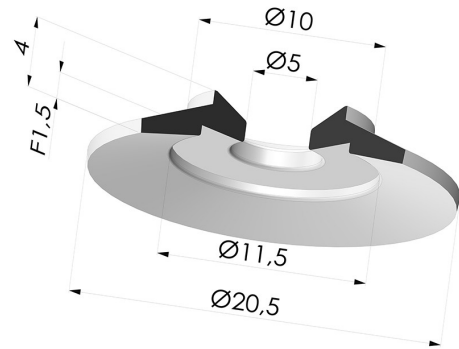

TECHNICAL INFORMATION

Range :	Suction cup
Category :	Plates
Series :	7
Height (in mm) :	4
Shape :	Plate
Contact lip diameter :	20.5 mm
inner barrel diameter :	5 mm
Number of bellows :	0.5 Bellows
Horizontal force :	15 N
Vertical force :	7.5 N
Arrow :	1.5 mm

Variants:

- Variant reference:
71A 21PARA A
- Color: Black
 - Matter: Natural rubber
 - Shore Hardness: SH40

- Variant reference:
71A 21SLB A SH40
- Color: White
 - FDA and CE food-grade certified
 - Matter: Silicone
 - Shore Hardness: SH40

- Variant reference:
71A 21NI A
- Color: Black
 - Matter: Nitrile
 - Shore Hardness: SH50