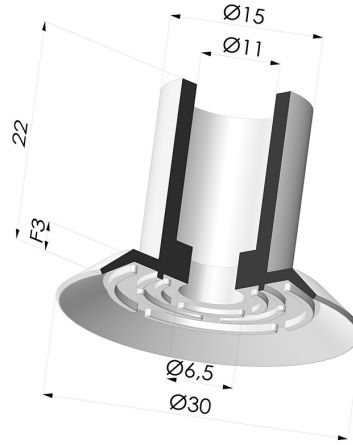

TECHNICAL INFORMATION

- Range :** Suction cup
Category : Plates
Series : 7
Height (in mm) : 22
Shape : Plate
Contact lip diameter : 30 mm
inner barrel diameter : 11 mm
Number of bellows : 0.5 Bellows
Horizontal force : 31 N
Vertical force : 15.5 N
Arrow : 3 mm

Variants:

Variant reference:
72 30CN A

- Color: Brown FDA food certified
- Matter: Natural rubber
- Shore Hardness: SH35

Variant reference:
72 30NI A

- Color: Black
- Matter: Nitrile

Variant reference:
72 30SLT A

- Color: Translucent
- CE food certified
- Matter: Silicone

Related products:

**Separable Female Fitting
 G1/4"**

Product reference: D

**Separable Male Fitting
 G1/4"**

Product reference: E

**Separable Female Fitting
 G1/8"**

Product reference: H

**Separable Male Fitting
 G1/8"**

Product reference: I