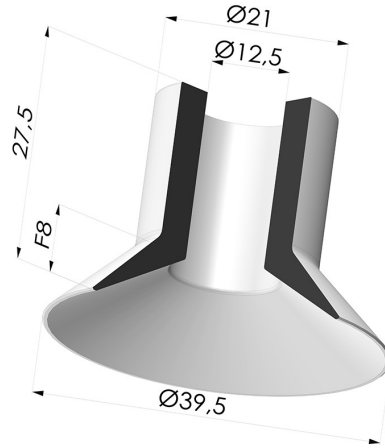

TECHNICAL INFORMATION

- Range :** Suction cup
Category : Plates
Series : 7
Height (in mm) : 27.5
Shape : Plate
Contact lip diameter : 39.5 mm
inner barrel diameter : 12.5 mm
Number of bellows : 0.5 Bellows
Horizontal force : 54.5 N
Vertical force : 27 N
Arrow : 8 mm

Variants:

Variant reference:
72 40CN A

- Color: Brown FDA food certified
- Matter: Natural rubber
- Shore Hardness: SH40

Variant reference:
72 40SLT A

- Color: Translucent
- CE food certified
- Matter: Silicone

Related products:

Crimped Female Fitting G1/4"

Product reference: N

Crimped Male Fitting G1/4"

Product reference: O