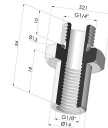

TECHNICAL INFORMATION

- Range :** Suction cup
Category : Plates
Series : 7
Height (in mm) : 27.5
Shape : Plate
Contact lip diameter : 39.5 mm
inner barrel diameter : 12.5 mm
Number of bellows : 0.5 Bellows
Horizontal force : 54.5 N
Vertical force : 27 N
Arrow : 8 mm

Related products:

Crimped Female Fitting G1/4"

Product reference: N

Crimped Male Fitting G1/4"

Product reference: O