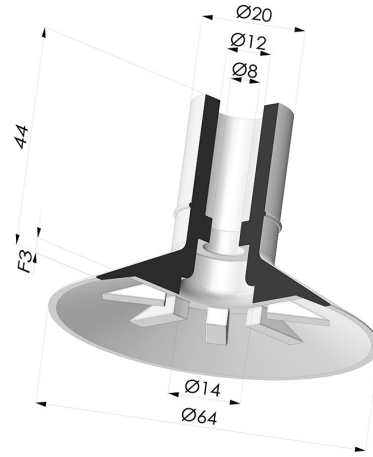

TECHNICAL INFORMATION

| | |
|--------------------------------|-------------|
| Range : | Suction cup |
| Category : | Plates |
| Series : | 7 |
| Height (in mm) : | 44 |
| Shape : | Plate |
| Contact lip diameter : | 64 mm |
| inner barrel diameter : | 8 mm |
| Number of bellows : | 0.5 Bellows |
| Horizontal force : | 146 N |
| Vertical force : | 73 N |
| Arrow : | 3 mm |

Variants:

Variant reference:

72 65CN A

- Color: Brown
- Matter: Natural rubber
- Shore Hardness: SH40

Variant reference:

72 65NI A

- Color: Black
- Matter: Nitrile
- Shore Hardness: SH50