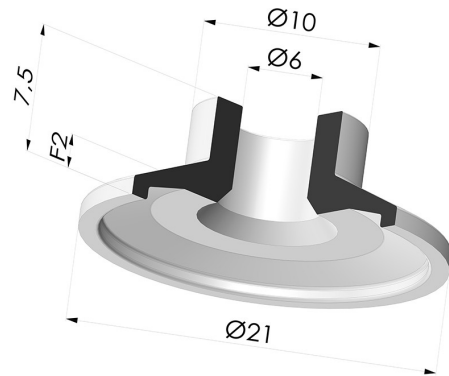

TECHNICAL INFORMATION

Range :	Suction cup
Category :	Plates
Series :	7
Height (in mm) :	7.5
Shape :	Plate
Contact lip diameter :	21 mm
Top diameter :	6 mm
inner barrel diameter :	6 mm
Number of bellows :	0.5 Bellows
Horizontal force :	16 N
Vertical force :	8 N
Arrow :	2 mm

Variants:

Variant reference:

72A 21CN A

- Color: Brown FDA food certified
 - Matter: Natural rubber
 - Shore Hardness: SH35